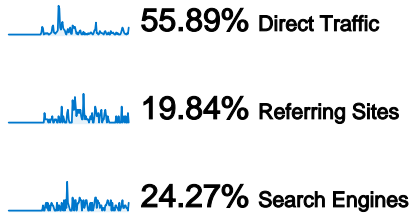

## 570 people visited this site

857 Visits

570 Absolute Unique Visitors

4,191 Page Views

4.89 Average Page Views

00:03:32 Time on Site

34.77% Bounce Rate

63.83% New Visits

## All traffic sources sent a total of 857 visits

<b>Direct Traffic</b>	479.00 (55.89%)
<b>Search Engines</b>	208.00 (24.27%)
<b>Referring Sites</b>	170.00 (19.84%)