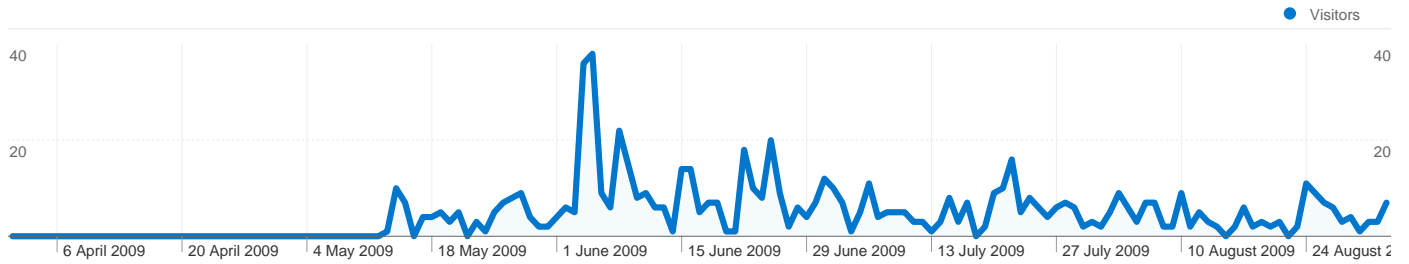

**Site Usage**

**857 Visits**

**34.77% Bounce Rate**

**4,191 Page Views**

**00:03:32 Avg. Time on Site**

**4.89 Pages/Visit**

**63.83% % New Visits**

**Visitors Overview**

## 570 people visited this site

857 Visits

570 Absolute Unique Visitors

4,191 Page Views

4.89 Average Page Views

00:03:32 Time on Site

34.77% Bounce Rate

63.83% New Visits

## All traffic sources sent a total of 857 visits

<b>Direct Traffic</b>	479.00 (55.89%)
<b>Search Engines</b>	208.00 (24.27%)
<b>Referring Sites</b>	170.00 (19.84%)

1 - 10 of 46

**Pages on this site were viewed a total of 4,191 times**

 **4,191** Page Views

 **3,112** Unique Views

 **34.77%** Bounce Rate