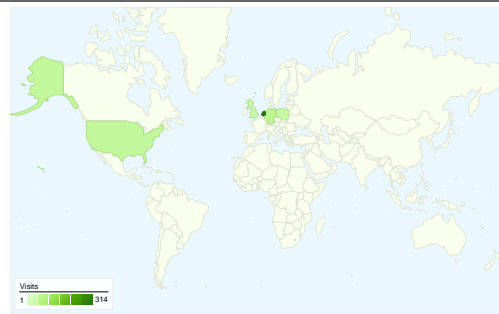

**Site Usage**

**857 Visits**

**34.77% Bounce Rate**

**4,191 Page Views**

**00:03:32 Avg. Time on Site**

**4.89 Pages/Visit**

**63.83% % New Visits**

**Visitors Overview**

**Visitors**  
**570**

**Map Overlay world**

**Traffic Sources Overview**

- **Direct Traffic**  
479.00 (55.89%)
- **Search Engines**  
208.00 (24.27%)
- **Referring Sites**  
170.00 (19.84%)

**Content Overview**

## All traffic sources sent a total of 857 visits

<b>Direct Traffic</b>	479.00 (55.89%)
<b>Search Engines</b>	208.00 (24.27%)
<b>Referring Sites</b>	170.00 (19.84%)

Site Usage

Country/Territory	Visits	Pages/Visit	Avg. Time on Site	% New Visits	Bounce Rate
Netherlands	314	5.39	00:03:21	58.92%	24.84%
Germany	63	4.43	00:02:37	60.32%	49.21%
United States	54	4.76	00:03:49	85.19%	37.04%
Poland	49	4.67	00:04:09	20.41%	30.61%
United Kingdom	42	4.74	00:03:58	76.19%	30.95%
Finland	35	3.71	00:02:17	54.29%	42.86%
Sweden	34	5.15	00:05:36	41.18%	29.41%
Portugal	26	5.27	00:06:33	80.77%	23.08%
France	25	6.00	00:03:03	84.00%	40.00%
Austria	25	5.88	00:06:09	76.00%	28.00%