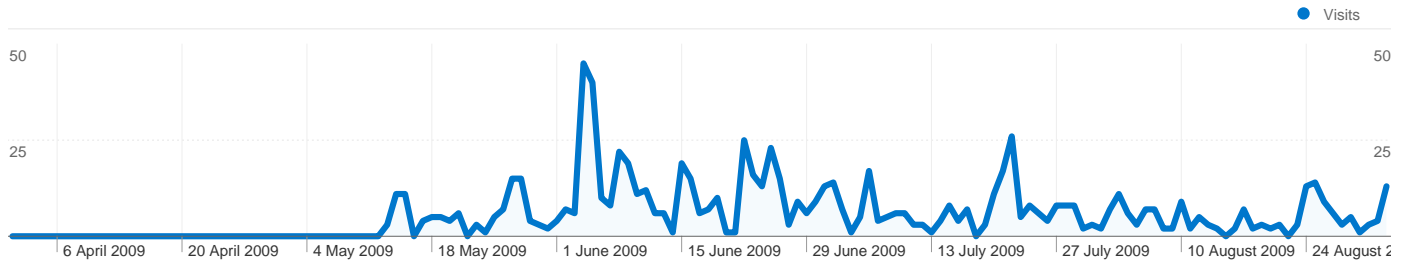

**Site Usage**

**857 Visits**

**34.77% Bounce Rate**

**4,191 Page Views**

**00:03:32 Avg. Time on Site**

**4.89 Pages/Visit**

**63.83% % New Visits**

**Visitors Overview**

## 570 people visited this site

857 Visits

570 Absolute Unique Visitors

4,191 Page Views

4.89 Average Page Views

00:03:32 Time on Site

34.77% Bounce Rate

63.83% New Visits

## All traffic sources sent a total of 857 visits

<b>Direct Traffic</b>	479.00 (55.89%)
<b>Search Engines</b>	208.00 (24.27%)
<b>Referring Sites</b>	170.00 (19.84%)