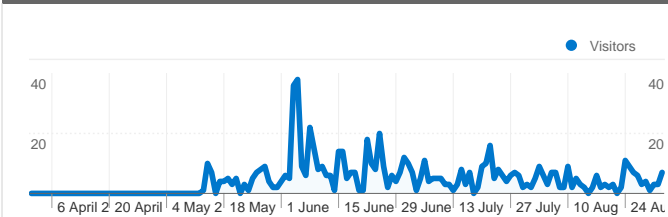

**Site Usage**

**857 Visits**

**34.77% Bounce Rate**

**4,191 Page Views**

**00:03:32 Avg. Time on Site**

**4.89 Pages/Visit**

**63.83% % New Visits**

**Visitors Overview**

## 570 people visited this site

857 Visits

570 Absolute Unique Visitors

4,191 Page Views

4.89 Average Page Views

00:03:32 Time on Site

34.77% Bounce Rate

63.83% New Visits

## All traffic sources sent a total of 857 visits

<b>Direct Traffic</b>	479.00 (55.89%)
<b>Search Engines</b>	208.00 (24.27%)
<b>Referring Sites</b>	170.00 (19.84%)

1 - 10 of 46

**Pages on this site were viewed a total of 4,191 times**

 **4,191** Page Views

 **3,112** Unique Views

 **34.77%** Bounce Rate