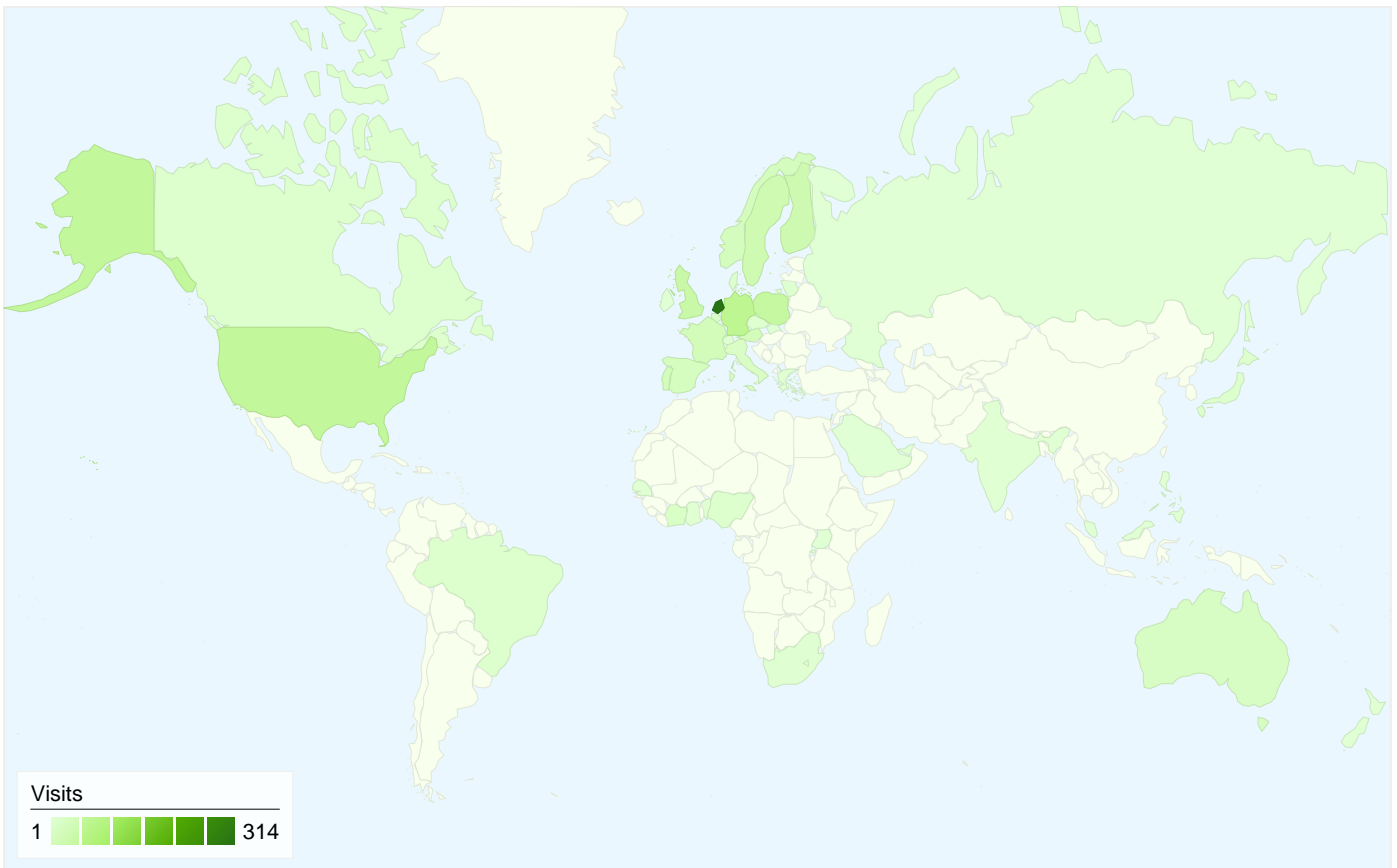

**Visitors**  
**570**

**Map Overlay world**

**Traffic Sources Overview**

- **Direct Traffic**  
479.00 (55.89%)
- **Search Engines**  
208.00 (24.27%)
- **Referring Sites**  
170.00 (19.84%)

**Content Overview**

## All traffic sources sent a total of 857 visits

<b>Direct Traffic</b>	479.00 (55.89%)
<b>Search Engines</b>	208.00 (24.27%)
<b>Referring Sites</b>	170.00 (19.84%)

## Top Traffic Sources

Sources	Visits	% visits
(direct) ((none))	479	55.89%
google (organic)	197	22.99%
eunaapa.eu (referral)	79	9.22%
sport.uni-erlangen.de (referral)	13	1.52%
paseonet.org (referral)	12	1.40%

Keywords	Visits	% visits
eunaapa	81	38.94%
paseo project	10	4.81%
database programmes	4	1.92%
european network for action	4	1.92%
karin @gmx.de or @skynet.be	2	0.96%

**857 visits came from 46 countries/territories**